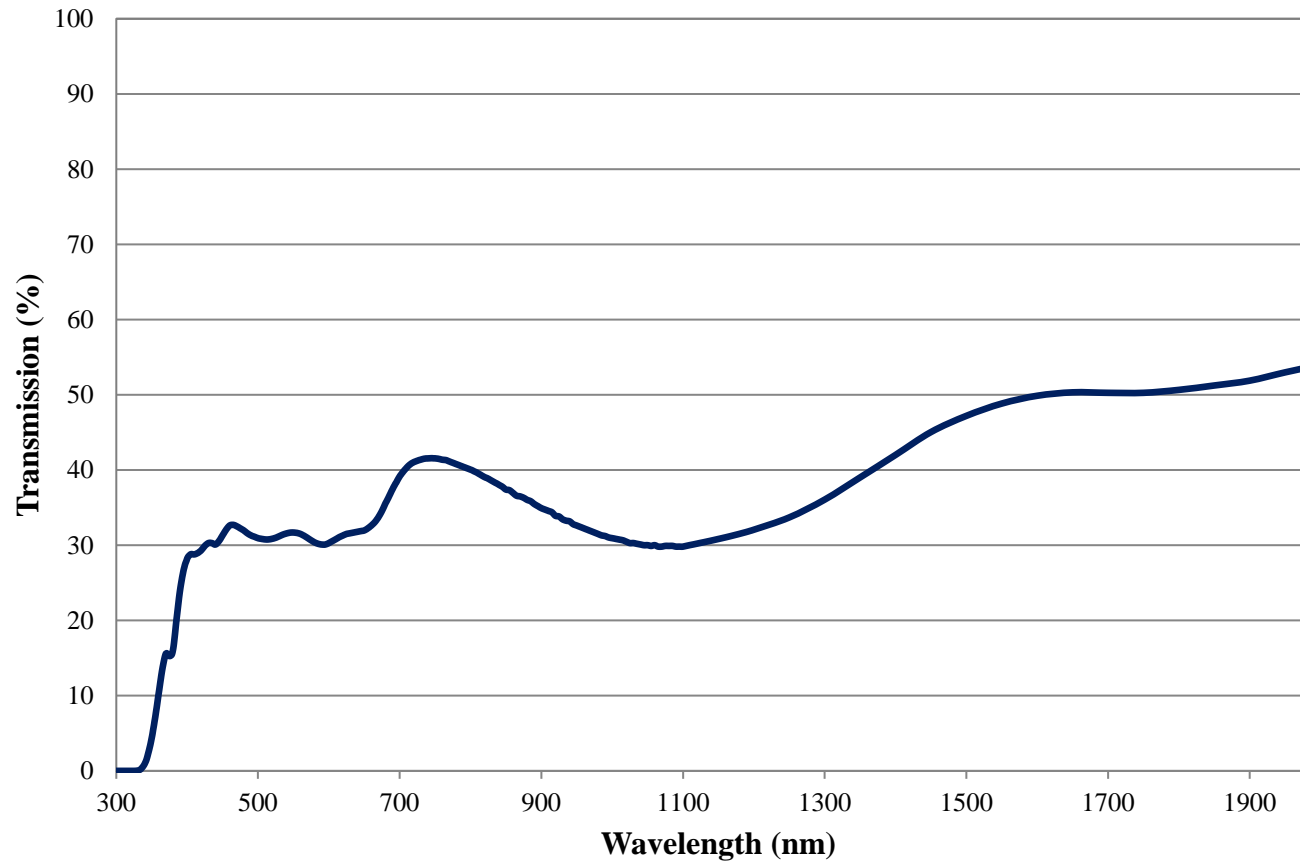

Coating Curve

Edmund Optics Inc.
USA | Asia | Europe

COATING CURVE

0.5 OD SCHOTT NG4 Absorptive ND Filter Transmission FOR REFERENCE ONLY

Coating Curve

Edmund Optics Inc.
USA | Asia | Europe

COATING CURVE

0.5 OD SCHOTT NG4 Absorptive ND Filter Optical Density FOR REFERENCE ONLY