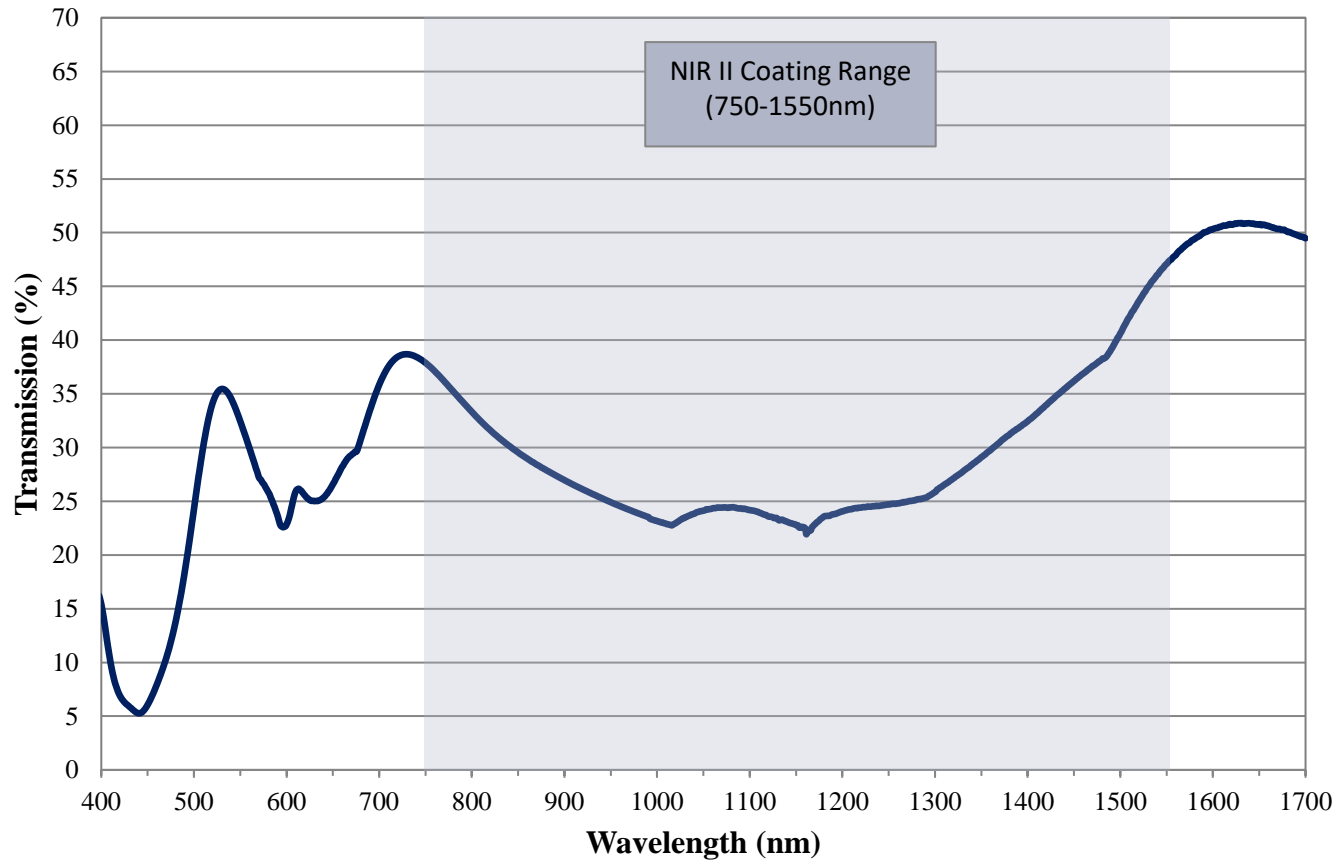

Coating Curve

Edmund Optics Inc.
USA | Asia | Europe

COATING CURVE

0.5 OD NIR II Coated Absorptive ND Filter FOR REFERENCE ONLY

Coating Curve

Edmund Optics Inc.
USA | Asia | Europe

COATING CURVE

0.5 OD NIR II Coated Absorptive ND Filter FOR REFERENCE ONLY