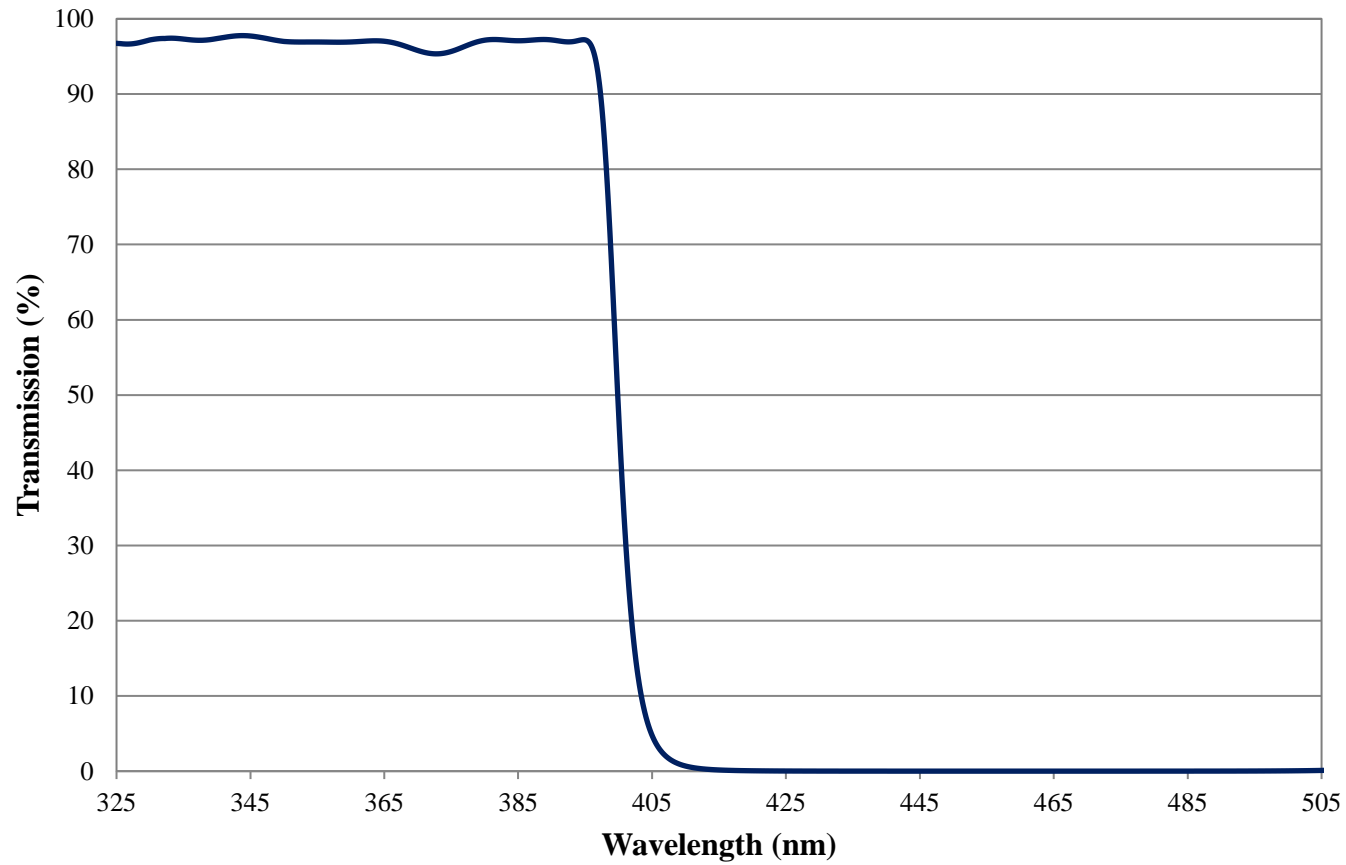

## 400nm OD 2.0 Shortpass Filter FOR REFERENCE ONLY