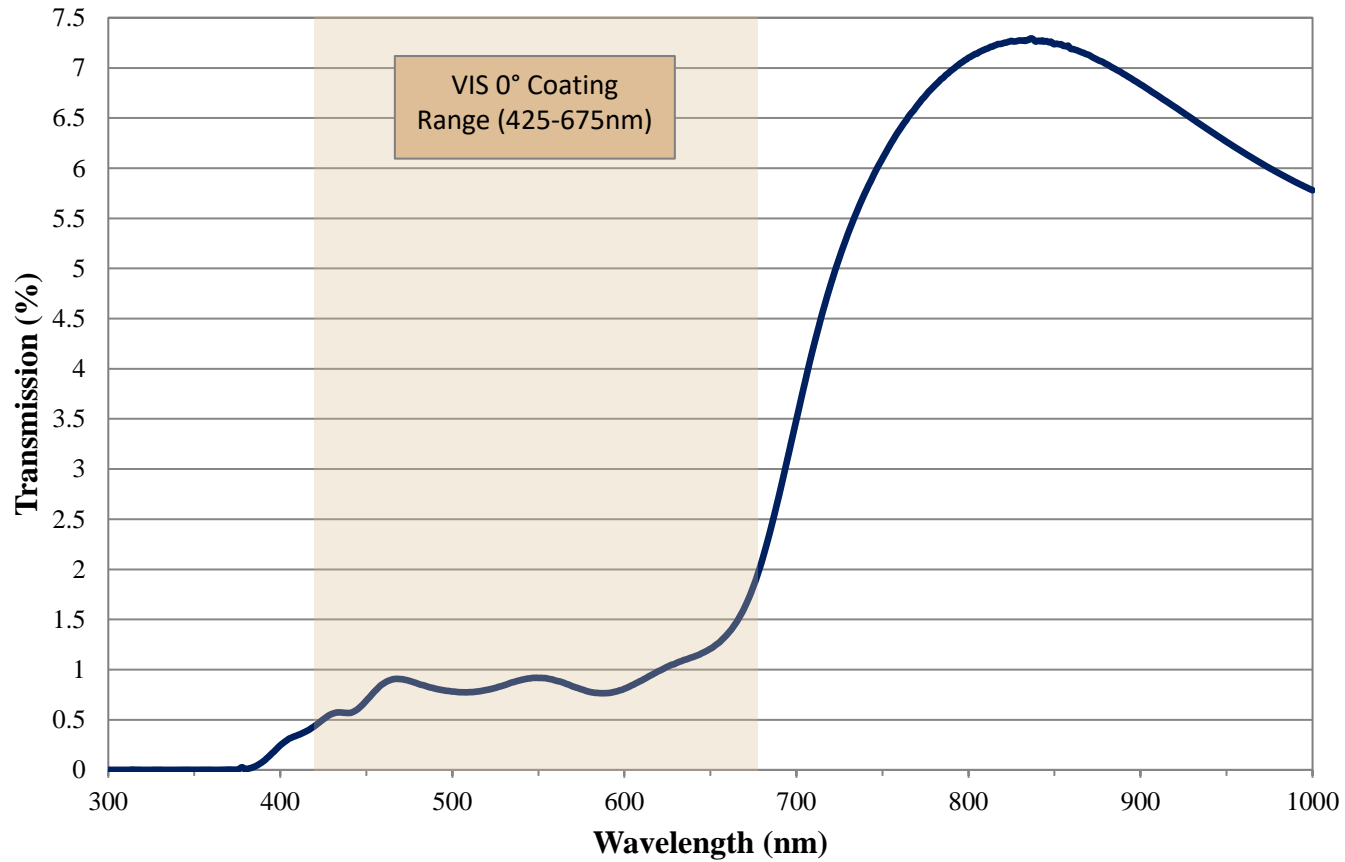

Coating Curve

Edmund Optics Inc.
USA | Asia | Europe

2.0 OD VIS 0° Coated Absorptive ND Filter FOR REFERENCE ONLY

COATING CURVE

Coating Curve

Edmund Optics Inc.
USA | Asia | Europe

COATING CURVE

2.0 OD VIS 0° Coated Absorptive ND Filter FOR REFERENCE ONLY