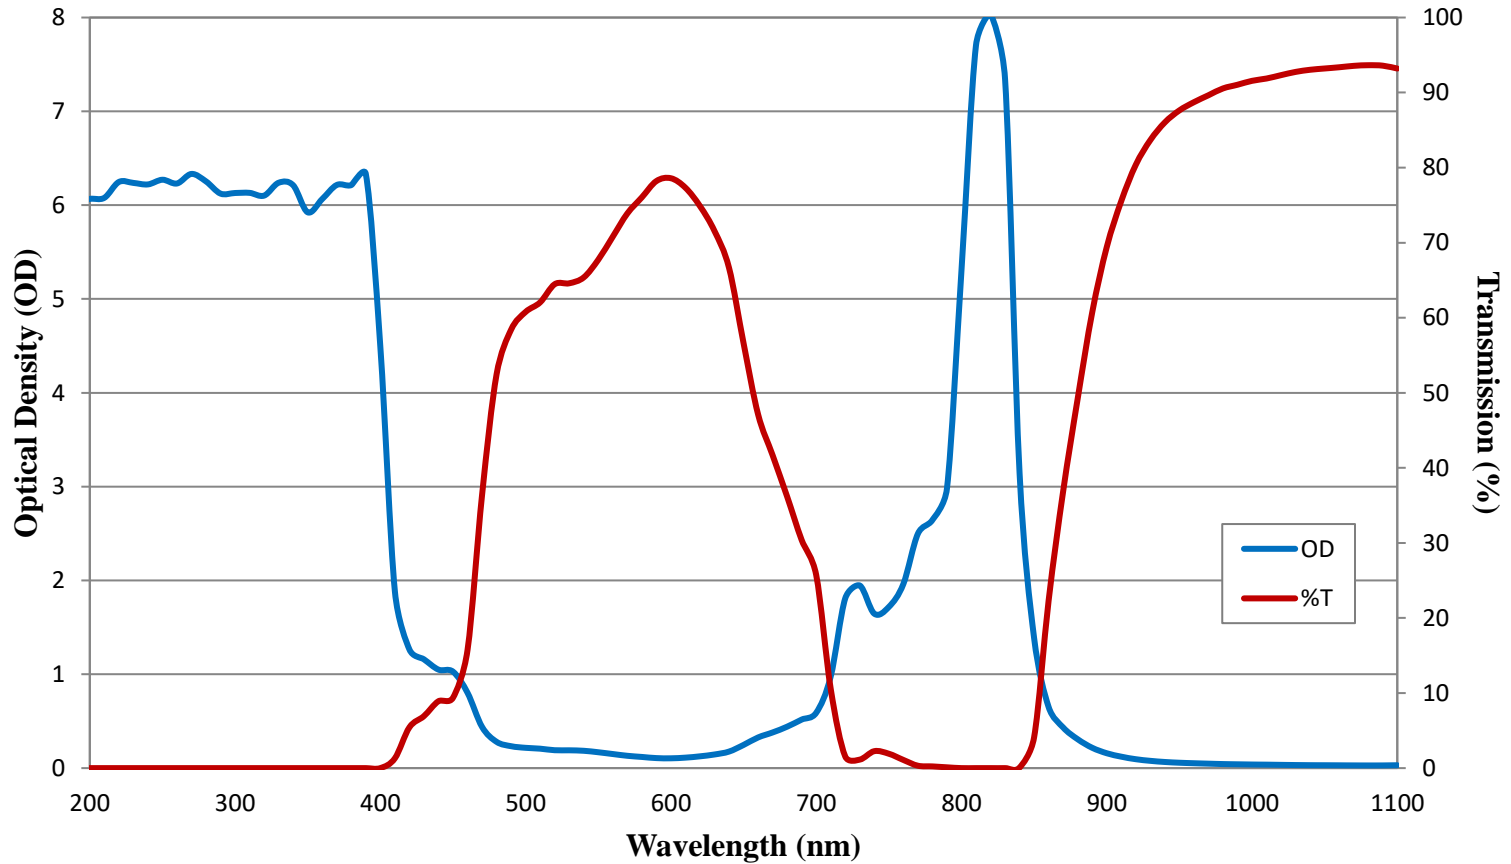

Performance Curve

Edmund Optics Inc.
USA | Asia | Europe

LS08 Laser Safety Eyewear OD/Transmission FOR REFERENCE ONLY

PERFORMANCE CURVE