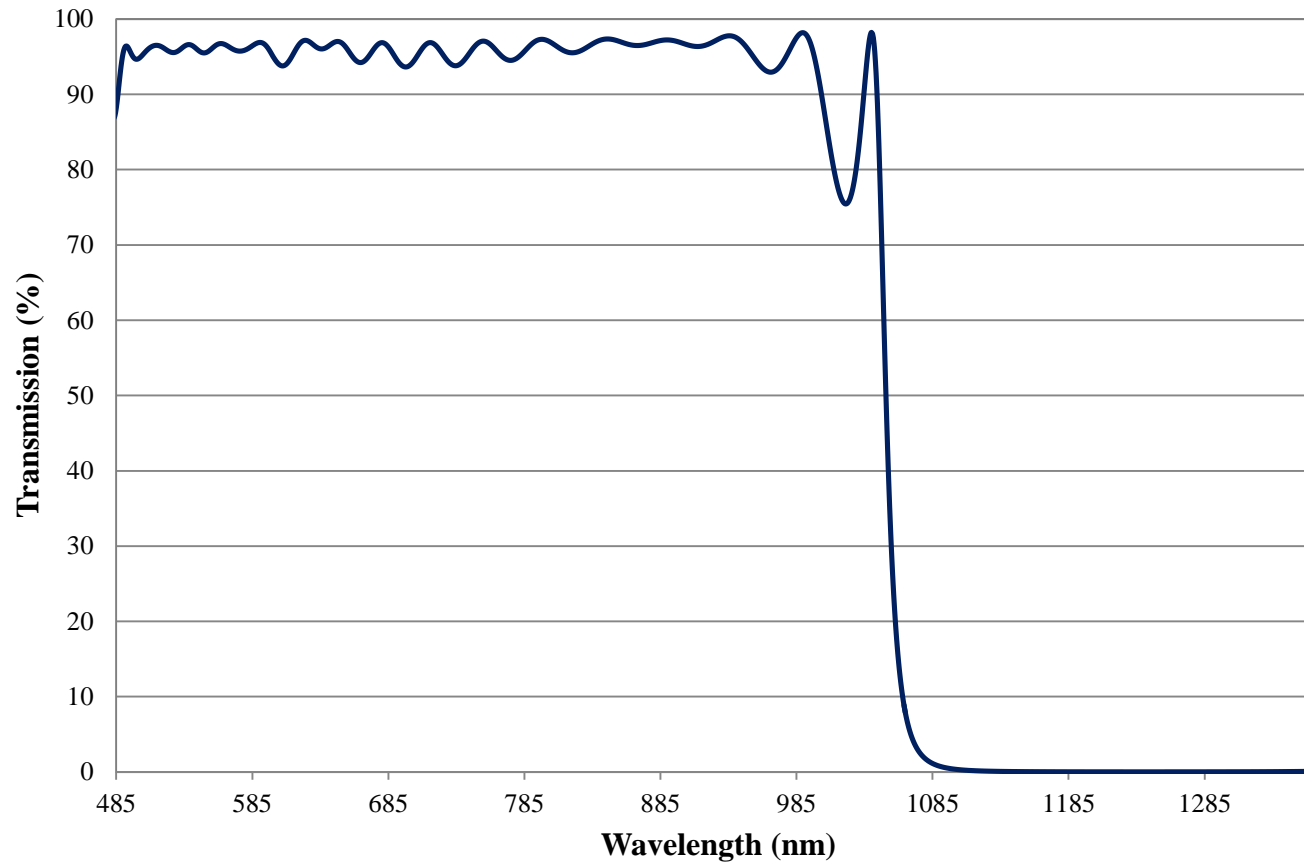

Coating Curve

Edmund Optics Inc.
USA | Asia | Europe

COATING CURVE

1050nm Techspec Shortpass Filter: OD >2.0 Coating Performance FOR REFERENCE ONLY

Coating Curve

Edmund Optics Inc.
USA | Asia | Europe

COATING CURVE

1050nm Techspec Shortpass Filter: OD >2.0 Coating Performance FOR REFERENCE ONLY